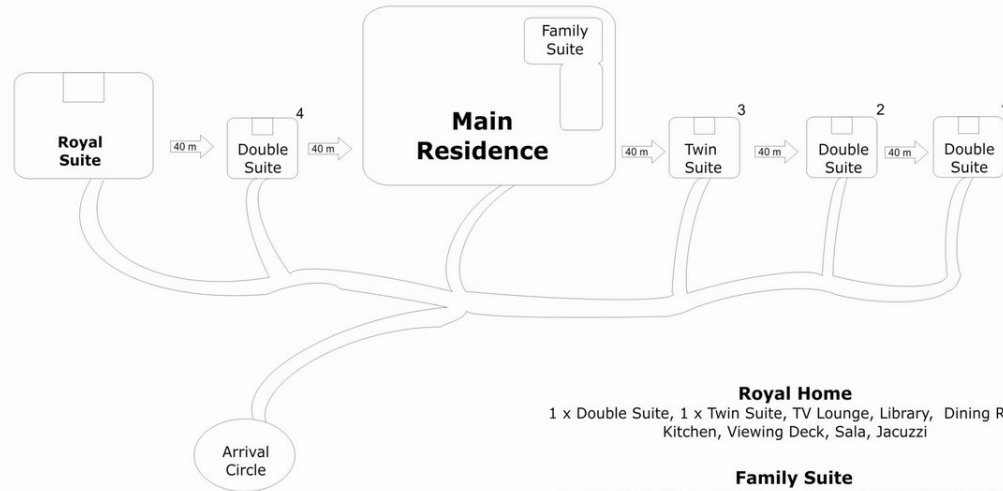

Luxury Double suite

**1 x Luxury Twin Suite accommodating 2 guests**

- Twin beds
- En-suite bathroom with indoor & outdoor showers
- Mini Bar & tea and coffee making facilities
- Fireplace
- Air conditioning
- Elevated sun deck
- Private plunge pool

**1 x Family Suite accommodating 4 guests – Located in the main residence**

- Recommended for second family
  - Double room with en-suite bathroom
  - Twin room with en-suite shower
- Ground Lay-out**

Double en-suite

Twin room with en-suite bathroom

See Property layout below

## Royal Madikwe Property Layout

Warmest Royal regards,

*Riaan, Stef and the Royal Team*